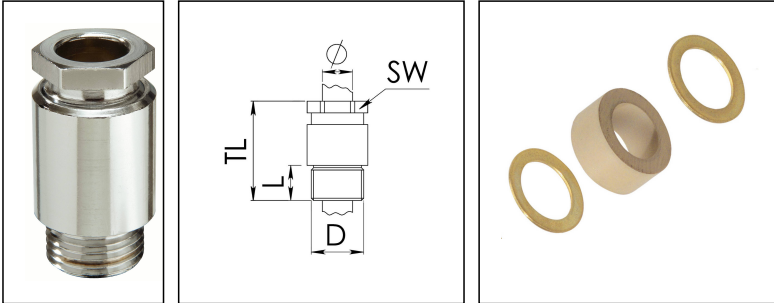

## KVM 80-W64/Ni

Cable gland, brass nickel-plated, similar to DIN 89280, M80

Products may differ in size, colour and appearance to those shown. If you require further information or customisation, please contact us directly.