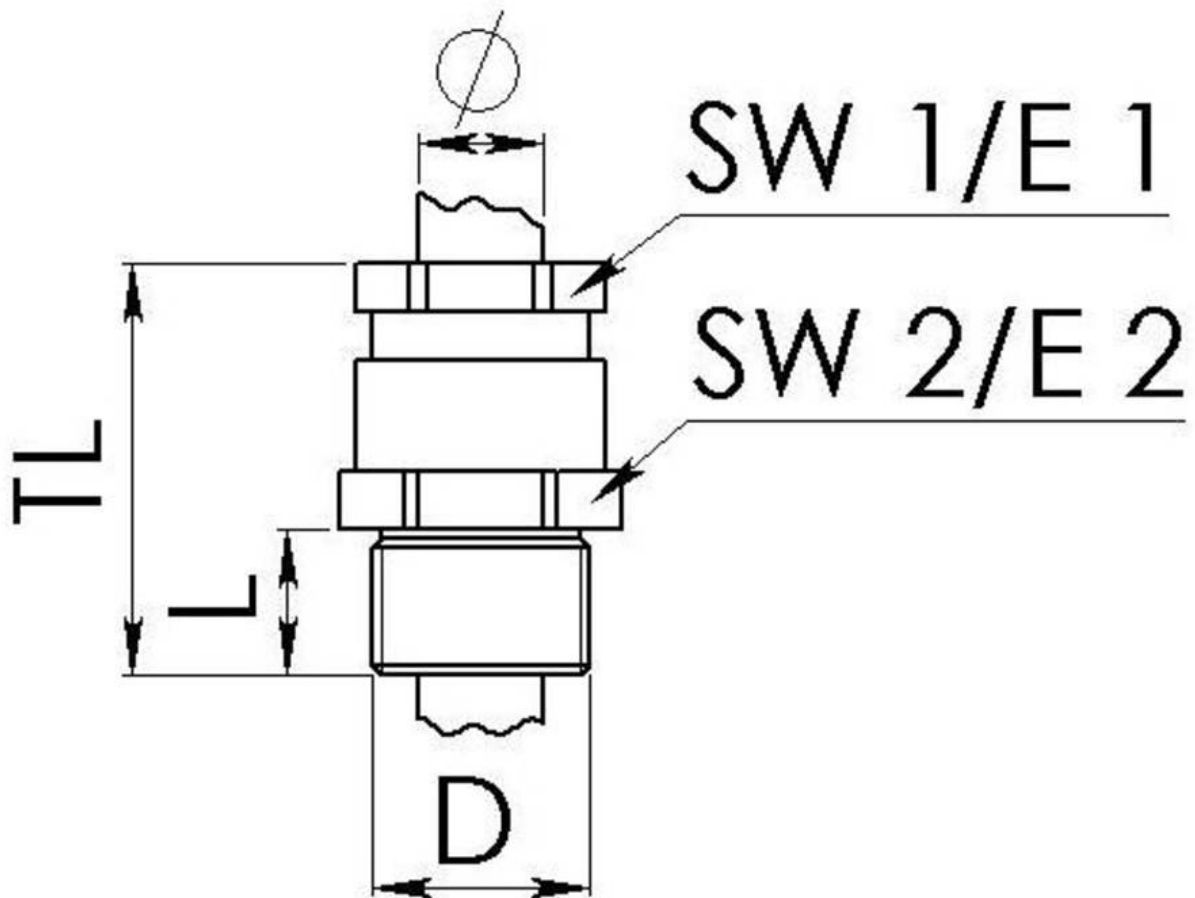

Your Contact:
WISKA America SRL
Mr. Alexander Bauer · Cervantes 911 c/Venezuela · Asunción · Paraguay
☎ +595-992-921719 · 📠 +49-4191-508-129
a.bauer@wiska.de · www.wiska.lat