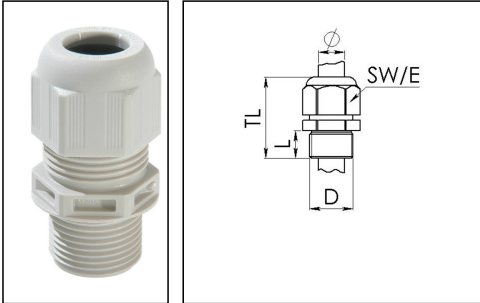

ESKV-L 12 LT

Cable gland LowTemp, polyamide, M12, RAL 7035 with long thread

Product illustrations are exemplary and may differ from the chosen product. Further variants and individual customization, we will gladly provide you on request.

Material cable gland	Polyamide
Material sealing gasket	Silicone
Protection class	IP69, IP68 (5 bar 30 min)
Temp. range min	-60 °C
Temp. range max	100 °C
Glow wire test	750 °C
Thread type	M
Ø Connection thread D	12
Lead	1,5
Length screw-in thread L	15 mm
Ø cable diameter min	3 mm
Ø cable diameter max	7 mm
Key width SW	16 mm
Collar diameter (E)	18 mm
Total length TL	35 mm - 40 mm
Type of cable anchorage	A
Install. torques fitting	2 N m
Install. torques cap nut	2 N m
Impact category	2
Product Color	RAL 7035
Type	ESKV-L 12 LT
Order no. RAL 7035	10062737
Packing unit	50
ETIM-Classification	EC000441