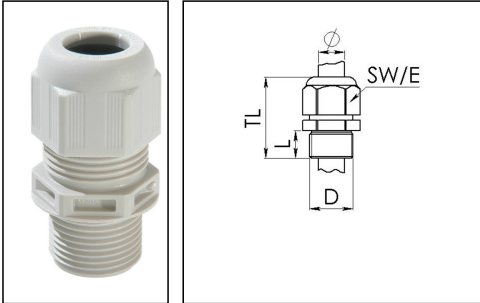

ESKV-L 16 LT

Cable gland LowTemp, polyamide, M16, RAL 7035 with long thread

Product illustrations are exemplary and may differ from the chosen product. Further variants and individual customization, we will gladly provide you on request.

Material cable gland	Polyamide
Material sealing gasket	Silicone
Protection class	IP69, IP68 (5 bar 30 min)
Temp. range min	-60 °C
Temp. range max	100 °C
Glow wire test	750 °C
Thread type	M
Ø Connection thread D	16
Lead	1,5
Length screw-in thread L	15 mm
Ø cable diameter min	4,5 mm
Ø cable diameter max	10 mm
Key width SW	20 mm
Collar diameter (E)	22 mm
Total length TL	37 mm - 43 mm
Type of cable anchorage	A
Install. torques fitting	3,5 N m
Install. torques cap nut	1,5 N m
Impact category	3
Product Color	RAL 7035
Type	ESKV-L 16 LT
Order no. RAL 7035	10062738
Packing unit	50
ETIM-Classification	EC000441