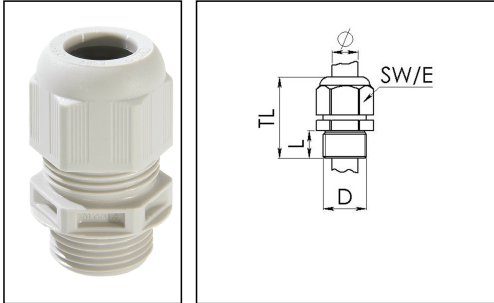

## ESKV 32 LT

Cable gland LowTemp, polyamide, M32, RAL 7035 with short thread

Product illustrations are exemplary and may differ from the chosen product. Further variants and individual customization, we will gladly provide you on request.

Material cable gland	Polyamide
Material sealing gasket	Silicone
Protection class	IP69, IP68 (5 bar 30 min)
Temp. range min	-60 °C
Temp. range max	100 °C
Glow wire test	750 °C
Thread type	M
Ø Connection thread D	32
Lead	1,5
Length screw-in thread L	12 mm
Ø cable diameter min	13 mm
Ø cable diameter max	21 mm
Key width SW	36 mm
Collar diameter (E)	40 mm
Total length TL	42 mm - 51 mm
Type of cable anchorage	A
Install. torques fitting	15 N m
Install. torques cap nut	4 N m
Impact category	4
Product Color	RAL 7035
Type	ESKV 32 LT
Order no. RAL 7035	10062780
Packing unit	25
ETIM-Classification	EC000441