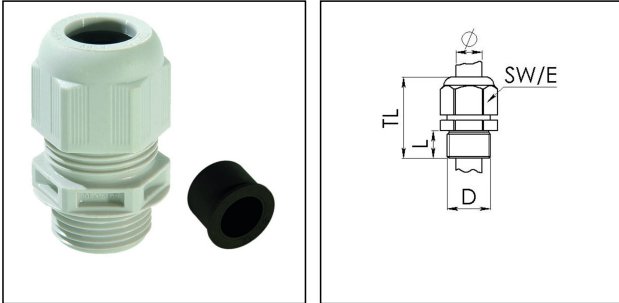

ESKV-RDE 32

Cable gland with reduction sealing insert, polyamide, M32, RAL 7035

Product illustrations are exemplary and may differ from the chosen product. Further variants and individual customization, we will gladly provide you on request.

Material cable gland	Polyamide
Material sealing gasket	EPDM
Temp. range min	-40 °C
Temp. range max	100 °C
Protection class	IP69, IP68 (5 bar 30 min)
Thread type	M
Ø Connection thread D	32
Lead	1,5
Length screw-in thread L	12 mm
Ø cable diameter min	9 mm
Ø cable diameter max	21 mm
Key width SW	36 mm
Collar diameter (E)	40 mm
Total length TL	42 mm - 51 mm
Glow wire test	750 °C
Type of cable anchorage	A
Install. torques fitting	15 N m
Install. torques cap nut	4 N m
Impact category	4
Advice	With reduction insert
Product Color	RAL 7035
Order no. RAL 7035	10064980
Type	ESKV-RDE 32
Packing unit	25
ETIM-Classification	EC000441