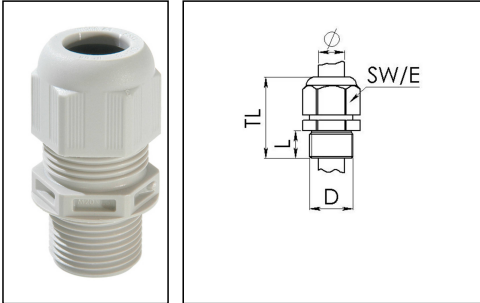

## ESKV-L 12

Cable gland, polyamide, M12, RAL 7035 with long thread

Product illustrations are exemplary and may differ from the chosen product. Further variants and individual customization, we will gladly provide you on request.

Material cable gland	Polyamide
Material sealing gasket	EPDM
Protection class	IP69, IP68 (5 bar 30 min)
Temp. range min	-40 °C
Temp. range max	100 °C
Glow wire test	750 °C
Thread type	M
Ø Connection thread D	12
Lead	1,5
Length screw-in thread L	15 mm
Ø cable diameter min	3 mm
Ø cable diameter max	7 mm
Ø cable diameter UL	4,1 mm - 6 mm
Key width SW	16 mm
Collar diameter (E)	18 mm
Total length TL	35 mm - 40 mm
Type of cable anchorage	A
Install. torques fitting	2 N m
Install. torques cap nut	2 N m
Impact category	2
Product Color	RAL 7035
Type	ESKV-L 12
Order no. RAL 7035	10066390
Packing unit	50
ETIM-Classification	EC000441