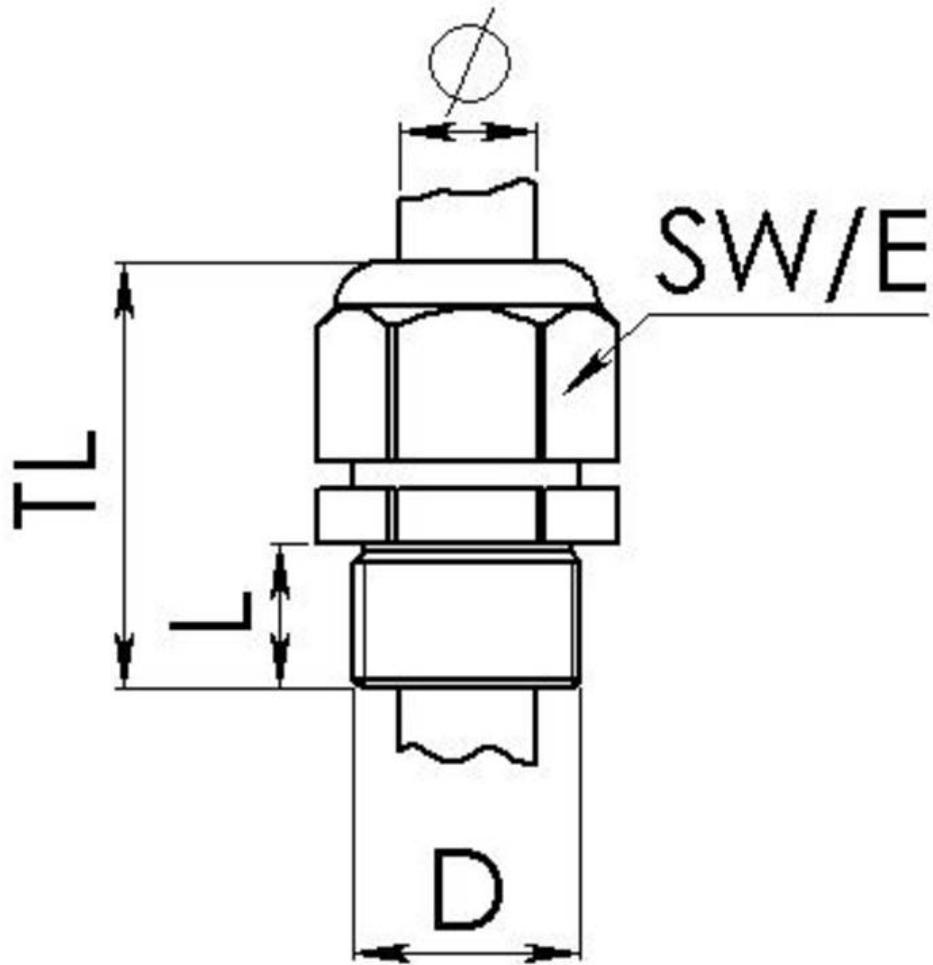

Your Contact:

WISKA America SRL

Mr. Alexander Bauer · Cervantes 911 c/Venezuela · Asunción · Paraguay

☎ +595-992-921719 · 📠 +49-4191-508-129

a.bauer@wiska.de · www.wiska.lat