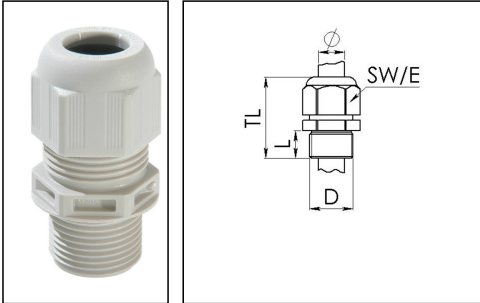

ESKV-L 40

Cable gland, polyamide, M40, RAL 7035 with long thread

Product illustrations are exemplary and may differ from the chosen product. Further variants and individual customization, we will gladly provide you on request.

Material cable gland	Polyamide
Material sealing gasket	EPDM
Protection class	IP69, IP68 (5 bar 30 min)
Temp. range min	-40 °C
Temp. range max	100 °C
Glow wire test	750 °C
Thread type	M
Ø Connection thread D	40
Lead	1,5
Length screw-in thread L	18 mm
Ø cable diameter min	16 mm
Ø cable diameter max	28 mm
Ø cable diameter UL	17,4 mm - 26,4 mm
Key width SW	46 mm
Collar diameter (E)	51 mm
Total length TL	58 mm - 71 mm
Type of cable anchorage	A
Install. torques fitting	20 N m
Install. torques cap nut	20 N m
Impact category	4
Equipment	Incl. connection thread gasket
Product Color	RAL 7035
Type	ESKV-L 40
Order no. RAL 7035	10066395
Packing unit	10