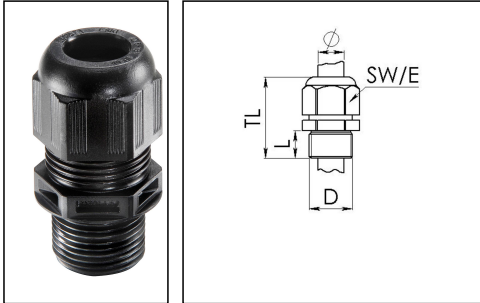

ESKV-L 40

Cable gland, polyamide, M40, RAL 9005 with long thread

Product illustrations are exemplary and may differ from the chosen product. Further variants and individual customization, we will gladly provide you on request.

Material cable gland	Polyamide
Material sealing gasket	EPDM
Protection class	IP69, IP68 (5 bar 30 min)
Temp. range min	-40 °C
Temp. range max	100 °C
Glow wire test	750 °C
Thread type	M
Ø Connection thread D	40
Lead	1,5
Length screw-in thread L	18 mm
Ø cable diameter min	16 mm
Ø cable diameter max	28 mm
Ø cable diameter UL	17,4 mm - 26,4 mm
Key width SW	46 mm
Collar diameter (E)	51 mm
Total length TL	58 mm - 71 mm
Type of cable anchorage	A
Install. torques fitting	20 N m
Install. torques cap nut	20 N m
Impact category	4
Equipment	Incl. connection thread gasket
Product Color	RAL 9005
Type	ESKV-L 40
Order no. RAL 9005	10066505
Packing unit	10