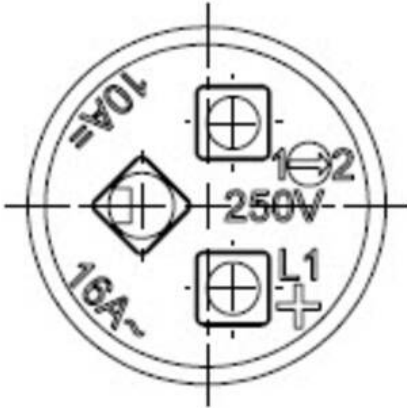

Your Contact:

WISKA America SRL

Mr. Alexander Bauer · Cervantes 911 c/Venezuela · Asunción · Paraguay

☎ +595-992-921719 · 📠 +49-4191-508-129

a.bauer@wiska.de · www.wiska.lat