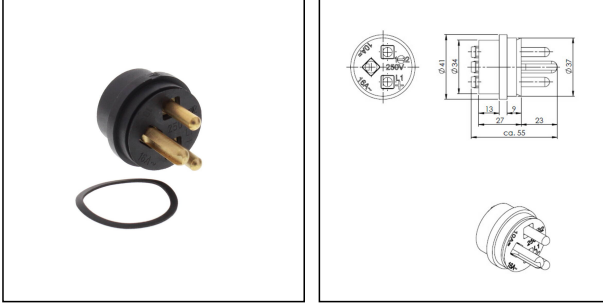

## SP-137/250V HNA-Plug interior

### Plug interior

Products may differ in size, colour and appearance to those shown. If you require further information or customisation, please contact us directly.

<b>Type</b>	SP-137/250V HNA-Plug interior
<b>WISKA-Order no.</b>	22000383
<b>Current</b>	16 A
<b>Voltage</b>	250 V
<b>Type of Voltage</b>	AC
<b>plug insert</b>	HNA
<b>Norm</b>	DIN 89320
<b>Temp. range min</b>	-25 °C
<b>Temp. range max</b>	45 °C
<b>Weight</b>	0,06 kg
<b>Tariff number</b>	85366990