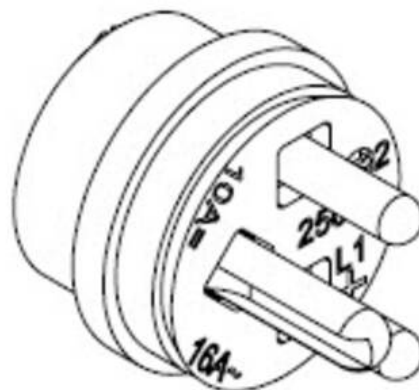

Your Contact:

WISKA America SRL

Mr. Alexander Bauer · Cervantes 911 c/Venezuela · Asunción · Paraguay

☎ +595-992-921719 · 📠 +49-4191-508-129

a.bauer@wiska.de · www.wiska.lat