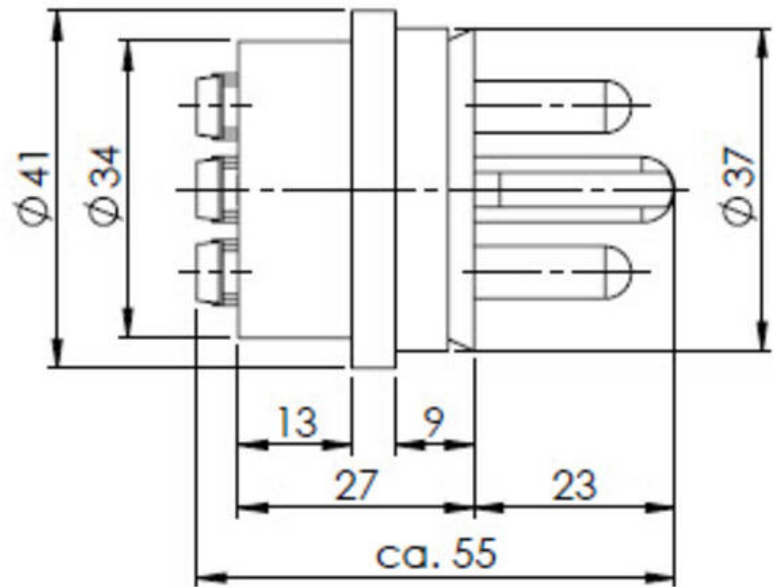

Your Contact:

WISKA America SRL

Mr. Alexander Bauer · Cervantes 911 c/Venezuela · Asunción · Paraguay

☎ +595-992-921719 · 📠 +49-4191-508-129

a.bauer@wiska.de · www.wiska.lat